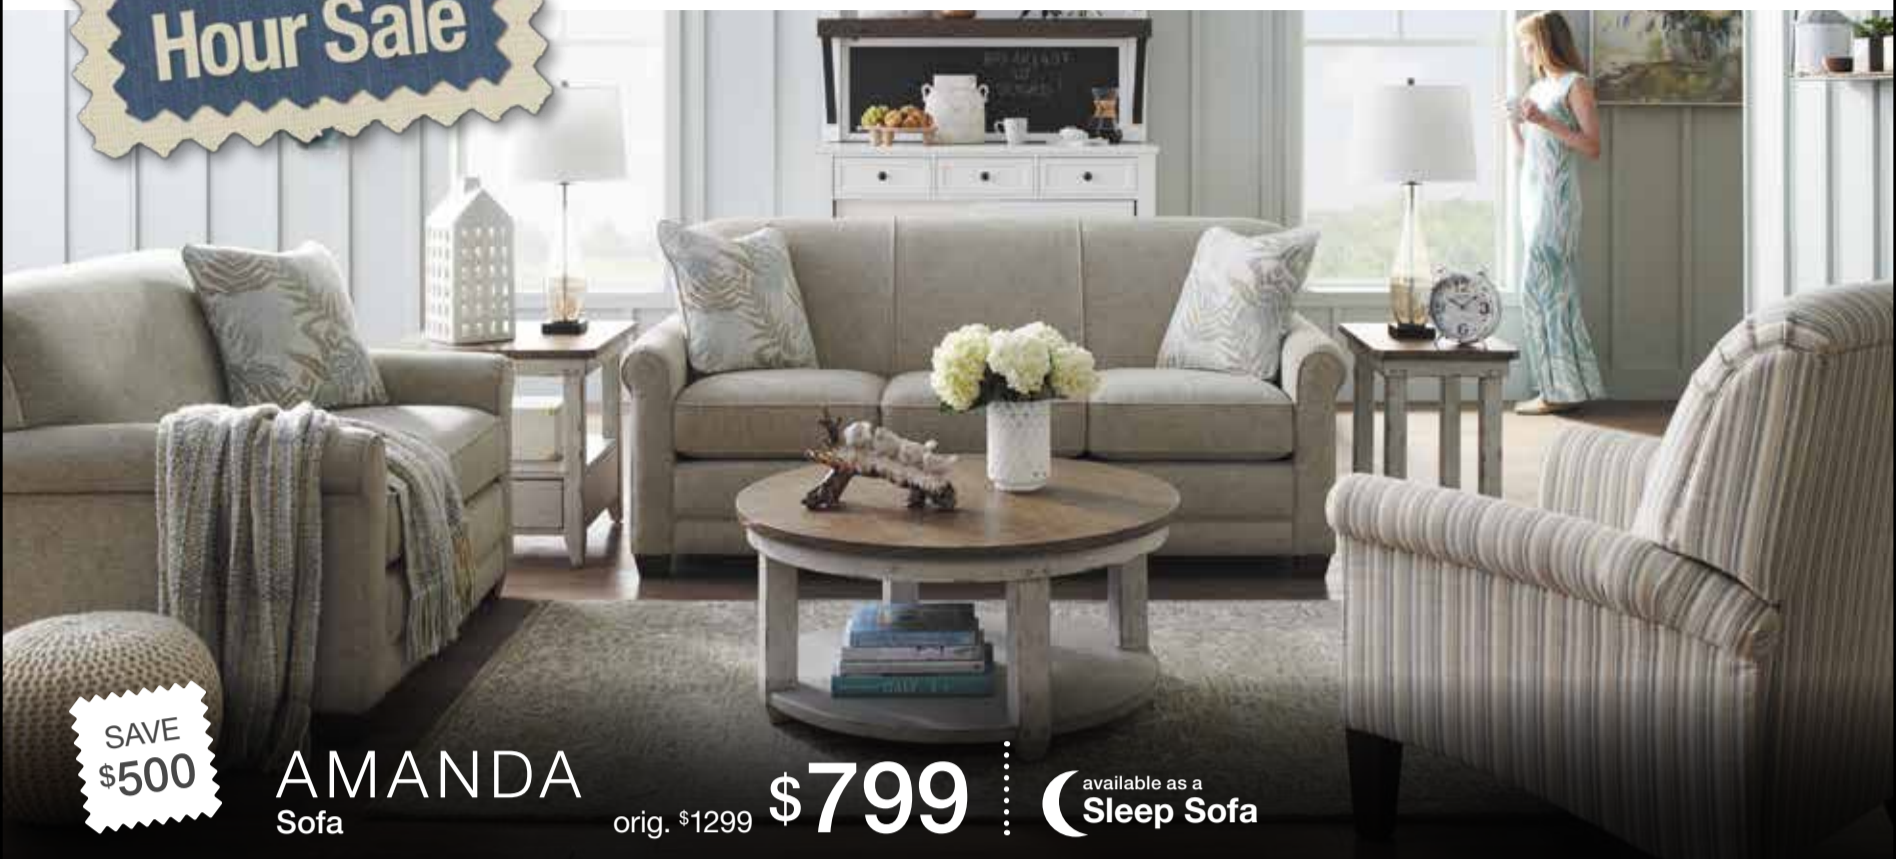

LA Z BOY

FRIDAY, MAY 14TH - MONDAY, MAY 17TH

37
Hour Sale

SAVE $500

AMANDA
Sofa

orig. $1299 **$799** available as a Sleep Sofa

UP TO **37%** OFF*

PLUS

37 MONTHS SPECIAL FINANCING**

On purchases of $4000 or more (after discount) made on your La-Z-Boy Furniture Galleries Credit Card between 5/14/21 and 5/17/21. 37 equal monthly payments required. Details below.

CASEY
Rocking Recliner
$299
orig. $599

▶ SAVE $300

JOEL
Rocking Recliner
$399
orig. $749

▶ SAVE $350

CHARLOTTE
High Leg Recliner
$399
orig. $699

▶ SAVE $300

TURNER
Rocking Recliner
$799
orig. $1299

Leather Match Construction†

▶ SAVE $500

Free Design Services

In-Store

At Home

Virtually