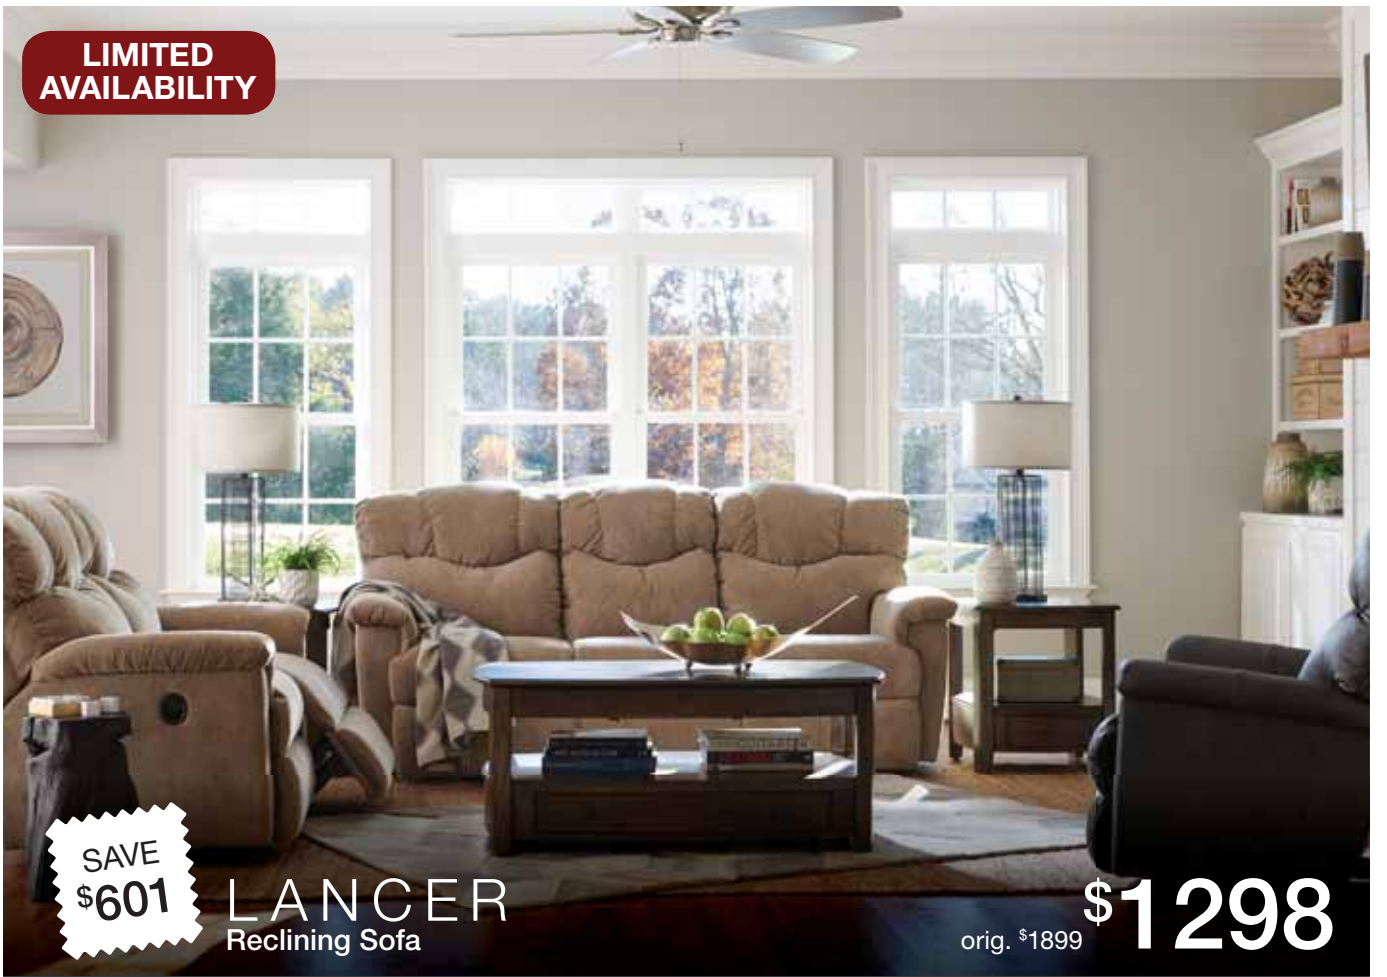

SAVE
$601

LANCER
Reclining Sofa

orig. $1899 **$1298**

POWER AND/OR **CUSHION** UPGRADES AVAILABLE ON SELECT RECLINING STYLES

In-Stock,
Ready for
Delivery

COLLAGE
Rocking
Recliner
$448
orig. $699

▶ SAVE $251

In-Stock,
Ready for
Delivery

COLEMAN
Rocking
Recliner
$598
orig. $899

▶ SAVE $301

In-Stock,
Ready for
Delivery

RORI
Rocking
Recliner
$698
orig. $899

▶ SAVE $201

In-Stock,
Ready for
Delivery

MURRAY
Leather
Rocking
Recliner
$998
orig. $1199

▶ SAVE $201

Leather
Match
Construction†

SOFAS, SECTIONALS, CHAIRS & A WHOLE LOT MORE.

L A Z B O Y
FURNITURE GALLERIES®

Live life Comfortably.®

Distributed with Save. LZSPGVS404